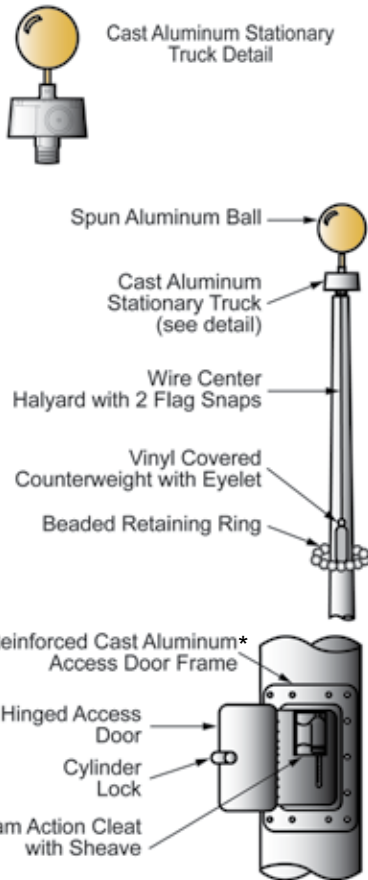

OUTDOOR FLAGPOLES

VANGUARD SERIES

Internal Halyard Ground Set Cone Tapered Aluminum Flagpoles

The Vanguard series of flagpoles combine the security of a concealed halyard system with the simplicity of a rope halyard. While lacking the convenience and sophistication of a winch operated system, the Vanguard provides an intelligent, economical alternative to deluxe concealed halyard systems. The Vanguard's wire center halyard runs through a stationary truck and is secured in a cam action cleat located inside the flagpole behind a lockable access door. All fittings for a complete installation are included: gold anodized aluminum ball ornament, swivel flag snaps with vinyl covers, retaining ring, counterweight, a stainless steel quick link to make all necessary connections, spun aluminum flash collar and galvanized steel foundation sleeve.

*5" diameter poles are supplied with a hinged access door and frame unit. Other sizes are supplied with a removable access door (not hinged) which is attached to a frame plate that is welded to the inside of the pole providing a smooth exterior finish.